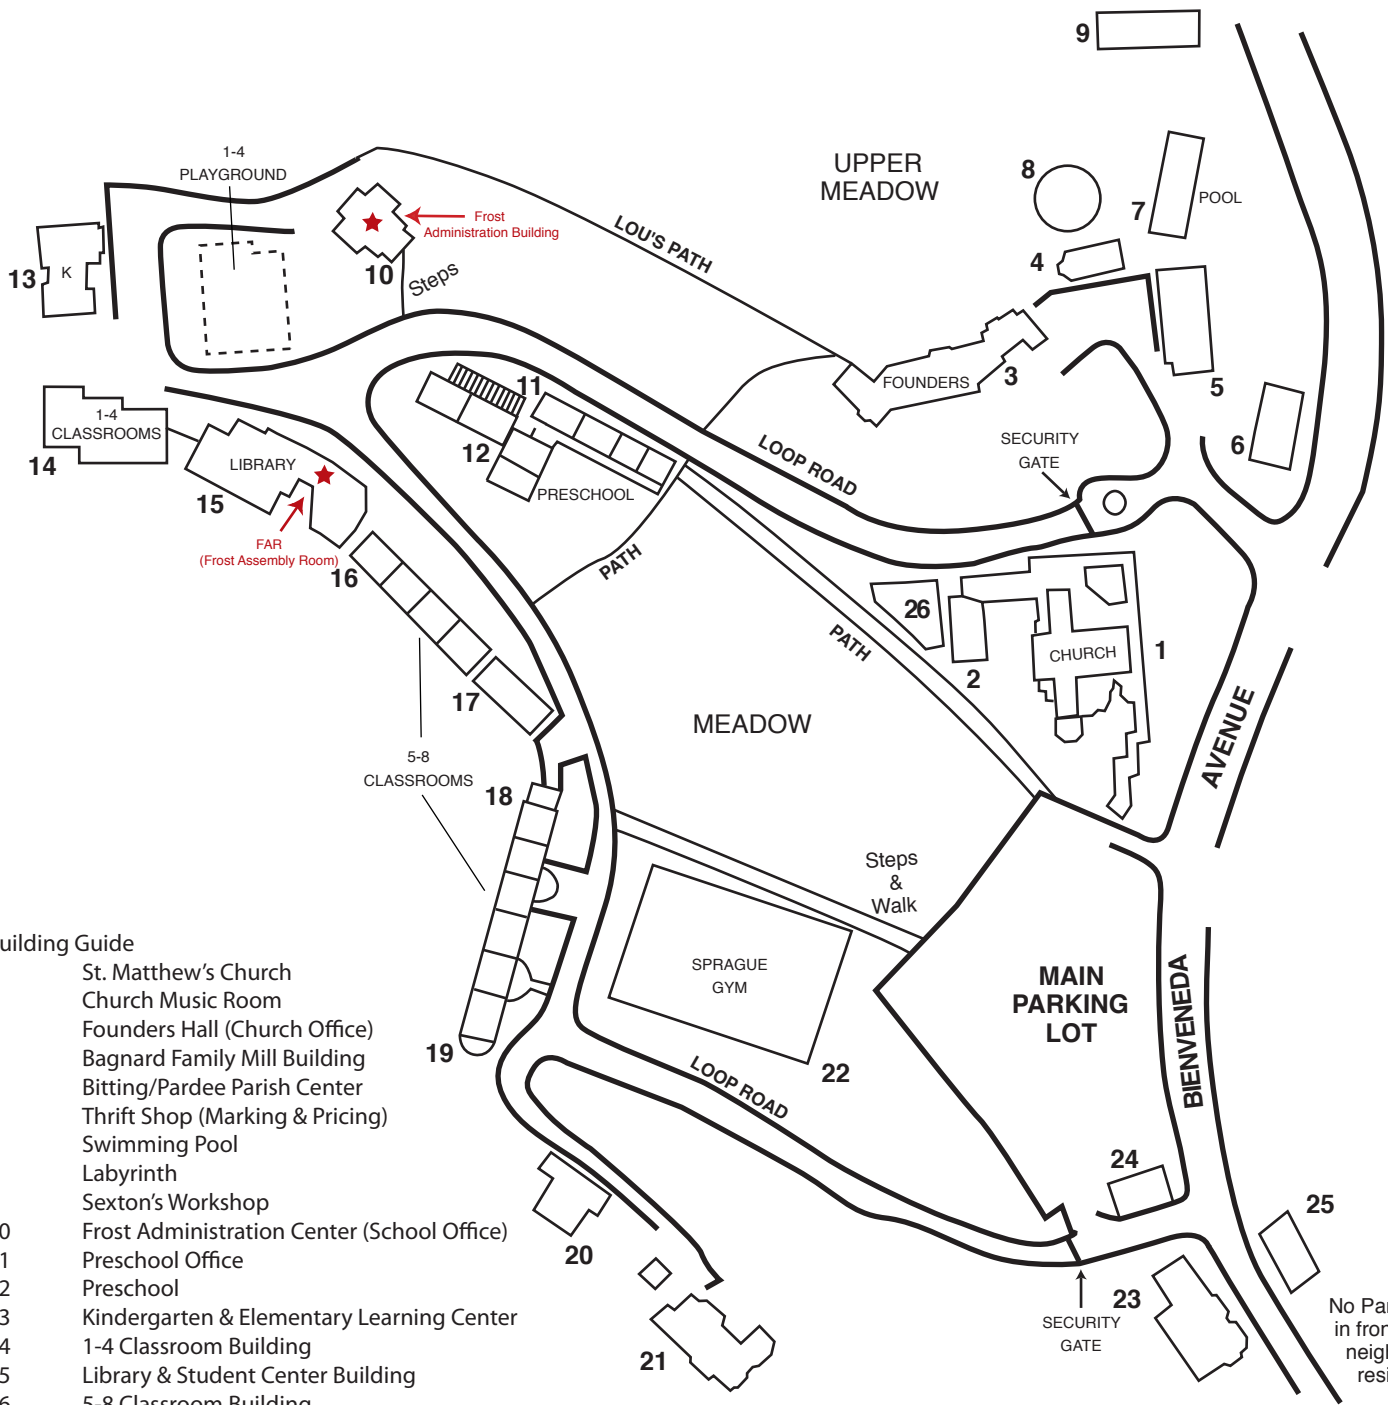

ST. MATTHEW'S PARISH: CHURCH AND SCHOOL

1031 Bienvenida Avenue, Pacific Palisades, California 90272

Church (310) 454-1358 School (310)454-1350

Building Guide

- 1 St. Matthew's Church
- 2 Church Music Room
- 3 Founders Hall (Church Office)
- 4 Bagnard Family Mill Building
- 5 Bitting/Pardee Parish Center
- 6 Thrift Shop (Marking & Pricing)
- 7 Swimming Pool
- 8 Labyrinth
- 9 Sexton's Workshop
- 10 Frost Administration Center (School Office)
- 11 Preschool Office
- 12 Preschool
- 13 Kindergarten & Elementary Learning Center
- 14 1-4 Classroom Building
- 15 Library & Student Center Building
- 16 5-8 Classroom Building
- 17 Booth Science & Technology Center
- 18 Keck Classroom Building
- 19 Amphitheater
- 20 Associate Clergy's Residence
- 21 Rector's Residence
- 22 Sprague Center (Gym & Performing Arts)
- 23 Head's Residence (Bienvenida House)
- 24 Thrift Shop Drop
- 25 Caretaker's Residence

No Parking
in front of
neighboring
residences.