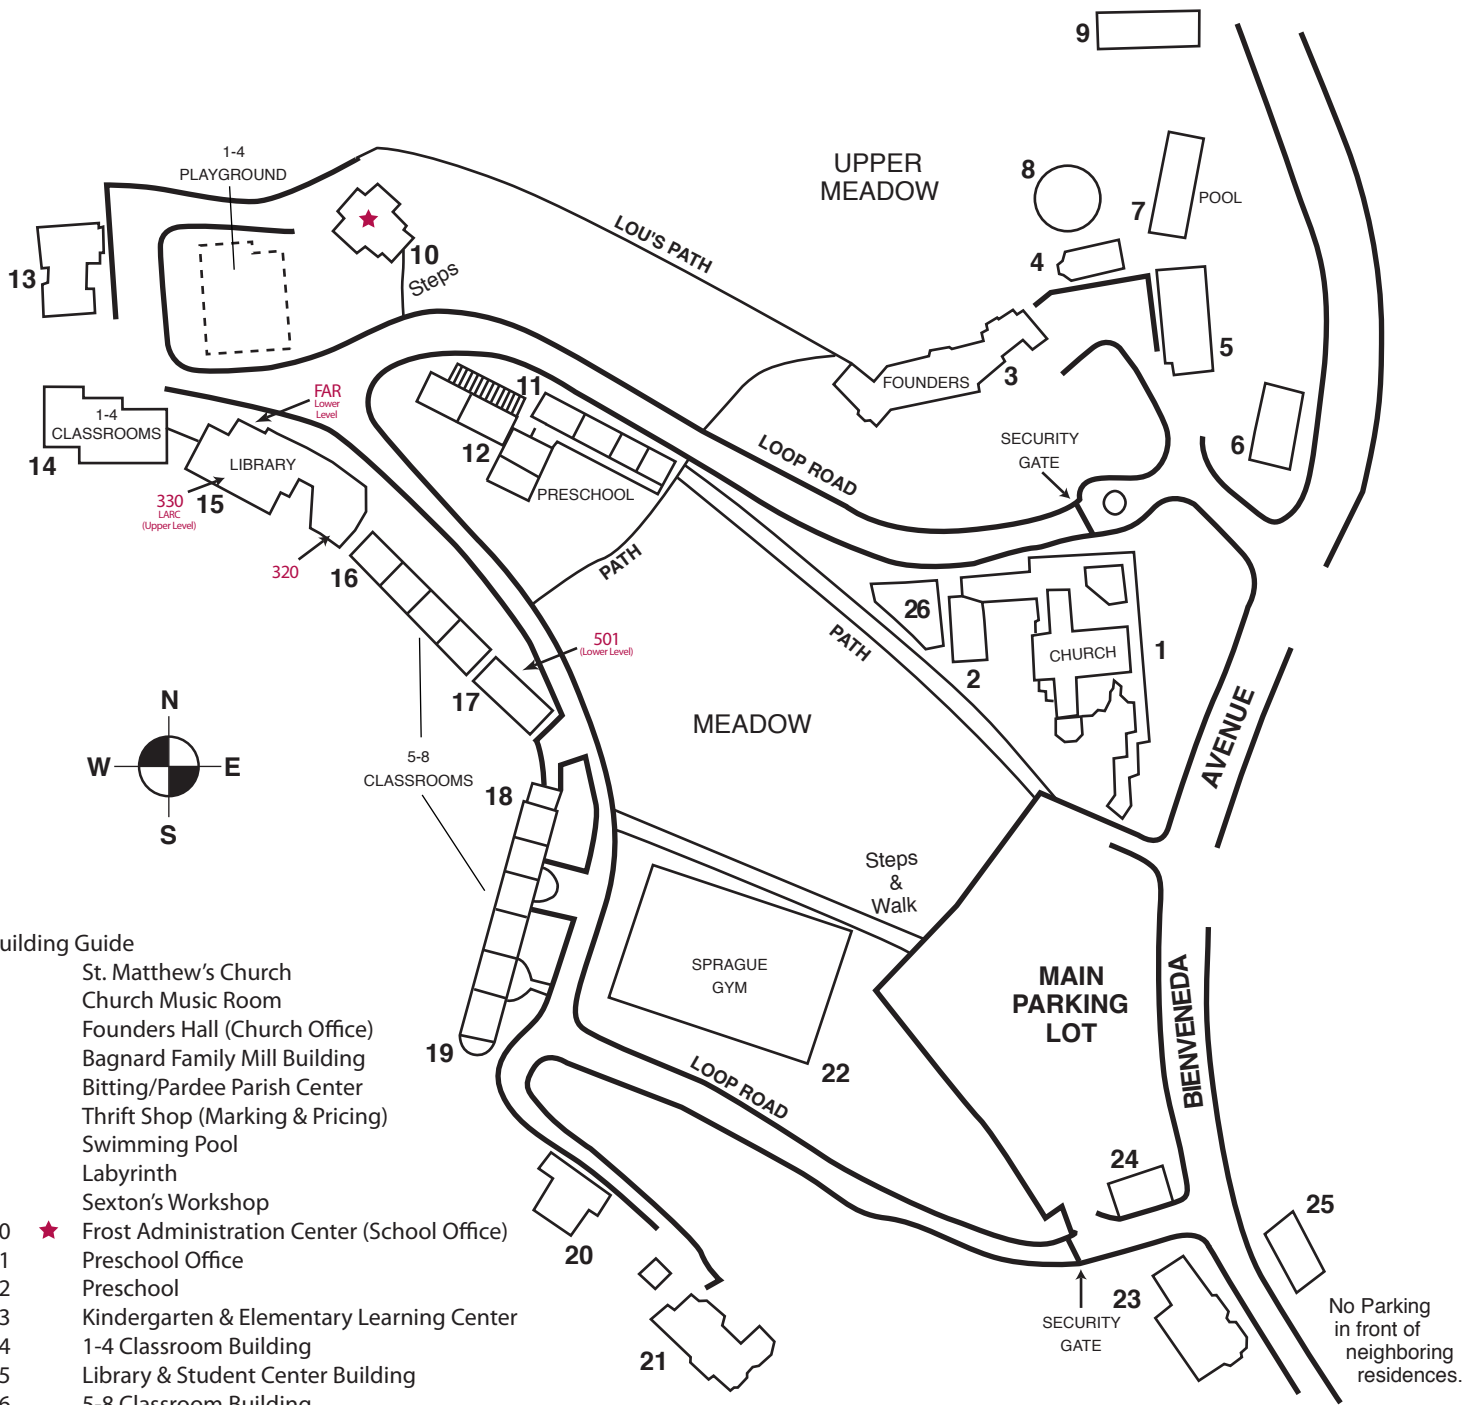

ST. MATTHEW'S PARISH AND SCHOOL

1031 Bienvenida Avenue, Pacific Palisades, California 90272
 Church (310) 454-1358 School (310)454-1350

Building Guide

- 1 St. Matthew's Church
- 2 Church Music Room
- 3 Founders Hall (Church Office)
- 4 Bagnard Family Mill Building
- 5 Bitting/Pardee Parish Center
- 6 Thrift Shop (Marking & Pricing)
- 7 Swimming Pool
- 8 Labyrinth
- 9 Sexton's Workshop
- 10 ★ Frost Administration Center (School Office)
- 11 Preschool Office
- 12 Preschool
- 13 Kindergarten & Elementary Learning Center
- 14 1-4 Classroom Building
- 15 Library & Student Center Building
- 16 5-8 Classroom Building
- 17 Booth Science & Technology Center
- 18 Keck Classroom Building
- 19 Amphitheater
- 20 Associate Clergy's Residence
- 21 Rector's Residence
- 22 Sprague Center (Gym & Performing Arts)
- 23 Head's Residence (Bienvenida House)
- 24 Thrift Shop Drop
- 25 Caretaker's Residence